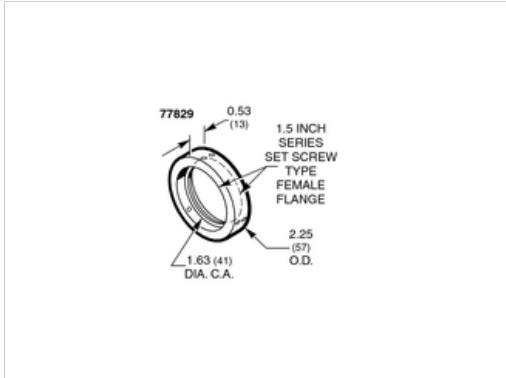

Search Keyword or Model#

/ Products / Light Sources / Light Source Accessories / Flange Couplers & Adapters / 77829

Model: **77829** » [View Series Overview](#)

Light Source Coupling Ring, 1.5 Inch, Double Female, Set Screw

Availability: **Call**

$63.25 Qty [ADD TO CART](#)

Additional Photos

Contact Us Feedback

The 77829 Light Source Coupling Ring has 1.5 Inch Series female connections on both ends. This set screw type uses three set screws to hold both flanged components together. The set screws are 6-32 cone point type. They use a 1/16 inch hex wrench.

[View All Oriel Instruments](#)

Model	77829
Flange Series Size	1.5 Inch
Flange Type	Set Screw
Adapter	Double Female

» [View Series Overview](#)